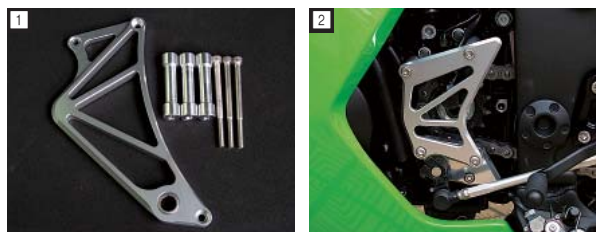

フロントスプロケットカバー

■フロントスプロケットカバー

メーカー	車種	価格(税込)	価格(本体)	備考
	ZEPHYR750	P043-9874	¥19,425	¥18,500 シルバー Aタイプ
	ZEPHYR750	P034-1412	¥29,400	¥28,000 シルバー Bタイプ
KAWASAKI	Z1000(07-)	P043-9876	¥12,600	¥12,000 ブラック
	Z1000(07-)	P043-9878	¥12,600	¥12,000 シルバー
	Ninja250R	P033-9124	¥19,425	¥18,500 ブラック シフトシャフトをベアリングでサポート
	Ninja250R	P033-9123	¥19,425	¥18,500 シルバー シフトシャフトをベアリングでサポート